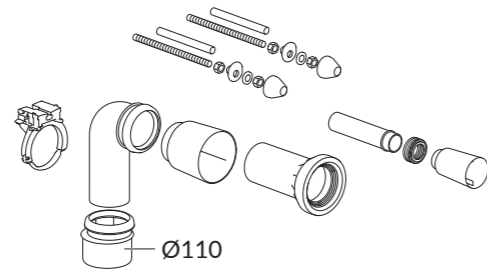

2x

2x

G1/2"

Ø110

[mm]

cersanit

www.cersanit.com

TECH LINE OPTI