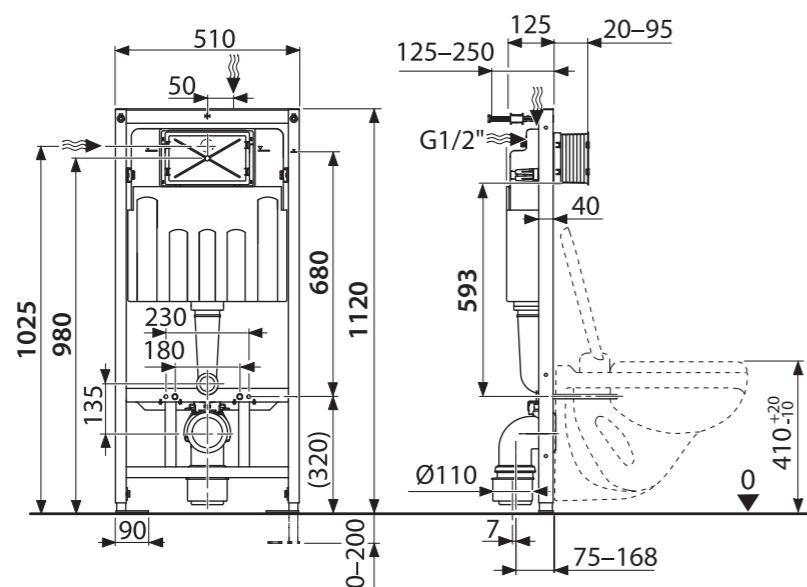

2x

2x

G1/2"

Ø110

[mm]

cersanit

www.cersanit.com

TECH LINE OPTI