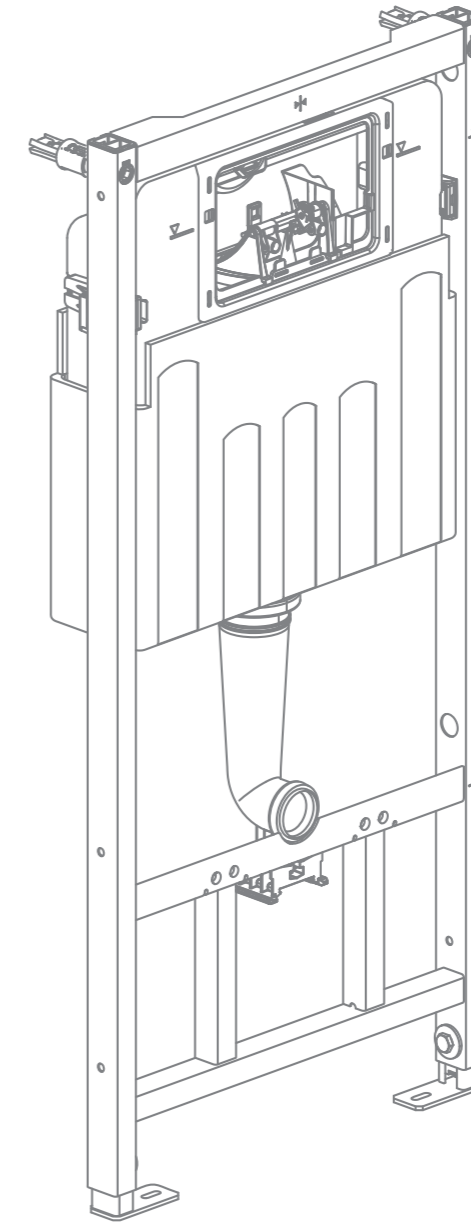

2x

2x

G1/2"

Ø110

[mm]

cersanit

www.cersanit.com

TECH LINE OPTI